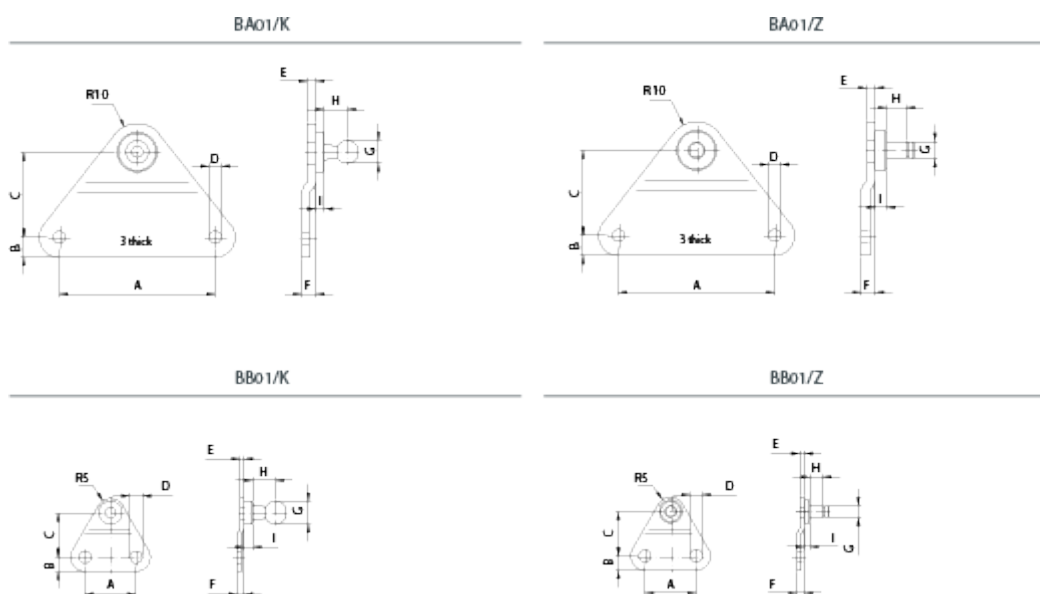

# Data Sheet

Article number: 04HBB01Z04

Description: Stabilus Industry Line Side bracket, flat Steel  
Type BB01Z04 M4

## Measures

A = 18

B = 5

C = 15.5

D = 4.3

E = 1.5

F = 2.5

G = 4

H = 4.5

I = 2

Stability = 180 N